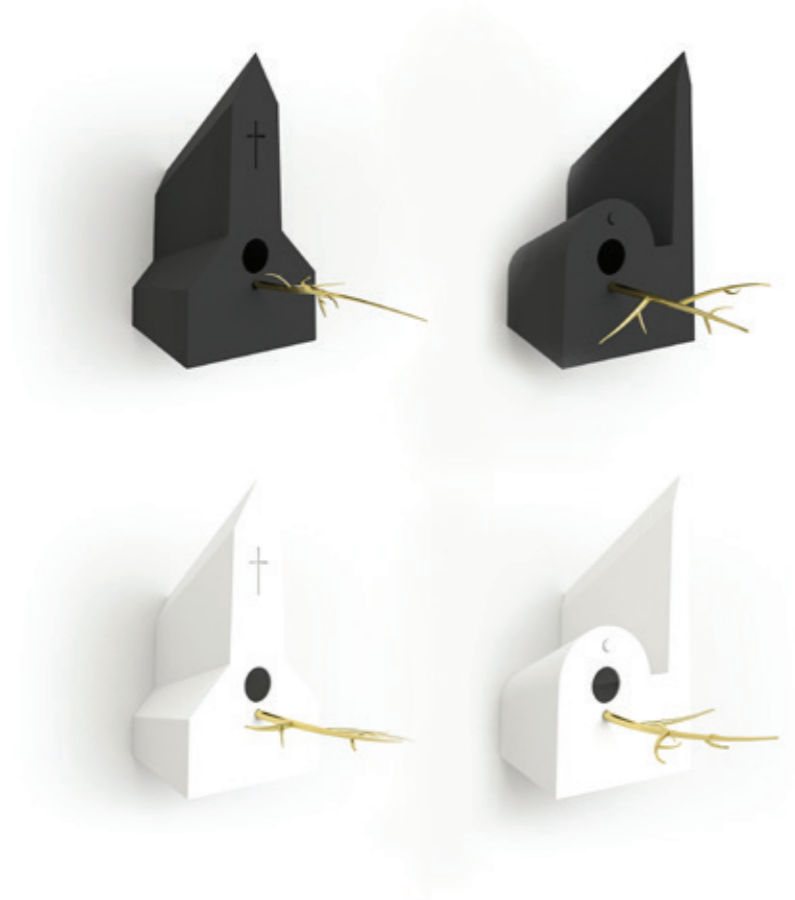

MATERIAL

Weatherproof plywood, brass

DIMENSIONS

14 x 11 x 21 x (1 x w x h) cm

WEIGHT

180 gr

CARE INSTRUCTIONS

Clean after the end of the breeding season, to prevent from parasites and keep the house attractive

White

RETAIL PRICE

€149,-

MATERIAL

Red cedar, porcelain, powder coated aluminum

DIMENSIONS

24 x 34 (ø x h) cm

WEIGHT

1,5 kg

CARE INSTRUCTIONS

Use handwarm water and a mild detergent to clean

OUTDOOR

HOLY HOMES

HH 50/51.01, HH 50/51.02

MODELS

Bird mosk/ Bird church

MATERIAL

Glazed ceramic, glass

CONCEPT

Play with symbolism

DIMENSIONS

15 x 14 x 26 (l x w x h) cm

COLOURS

Black
White