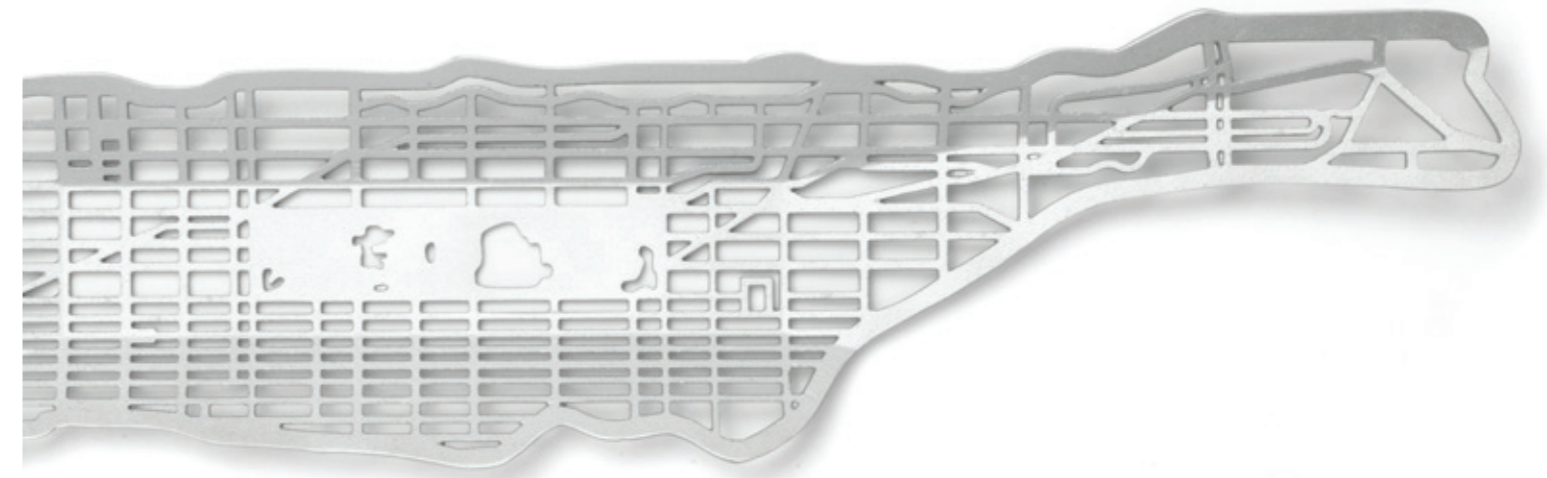

METROBOWL

MB 90.00/01/02/03, MB 91.00

MODELS

Amsterdam/ New York

MATERIAL

Coated aluminum

CONCEPT

Worlds finest and major metropolises on scale: literally and figuratively

DIMENSIONS

48 x 35 x 8 (l x w x h) cm

WEIGHT

0,8 kg

COLOURS

Aluminum
Dark grey
White
Gold

CARE INSTRUCTIONS

Use handwarm water and a mild detergent to clean

RETAIL PRICE

€229,-